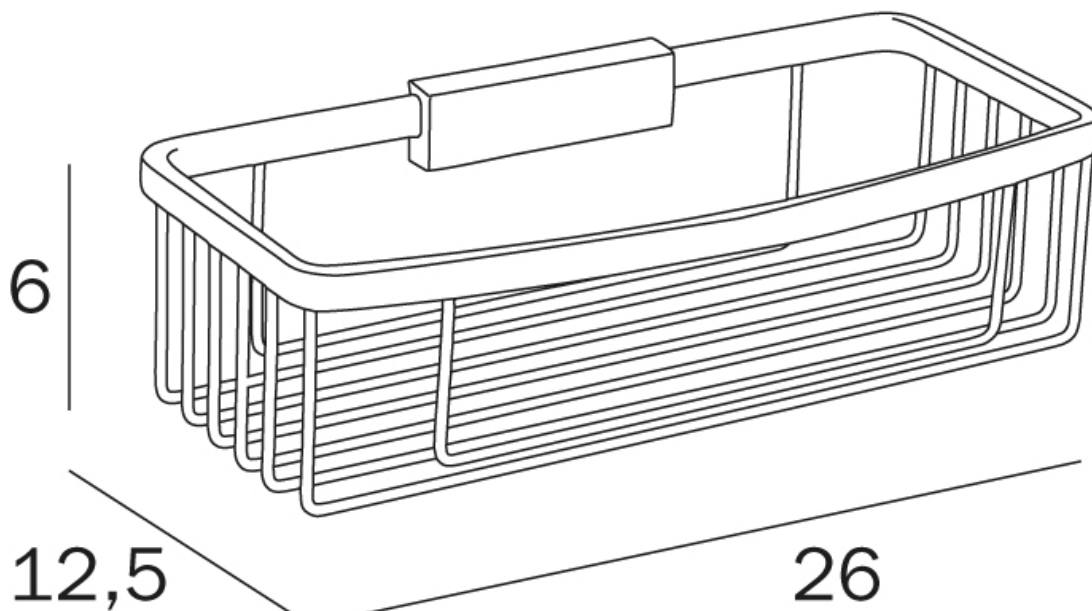

HOTELLERIE
DEEP REMOVABLE BASKET
(Chrome - AV151B)

Features:
Easily removed for cleaning

Proudly imported and distributed by
Gro Agencies Pty Ltd
Unit 2 / 37 Howe St, Osborne Park, WA, 6017
P 08 9446 3288 E info@groagencies.com.au W www.groagencies.com.au